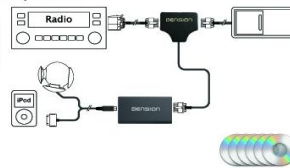

Gateway-CDR Changer Retention for Gateway 100/300

CD changer retention for Gateway 100/300

Part No.: CDR1xxx

MODEL	DESCRIPTION
CDR2AU2	Audi
CDR2BM4	BMW 40Pin
CDR2VW1	VW 12Pin, Quadlock