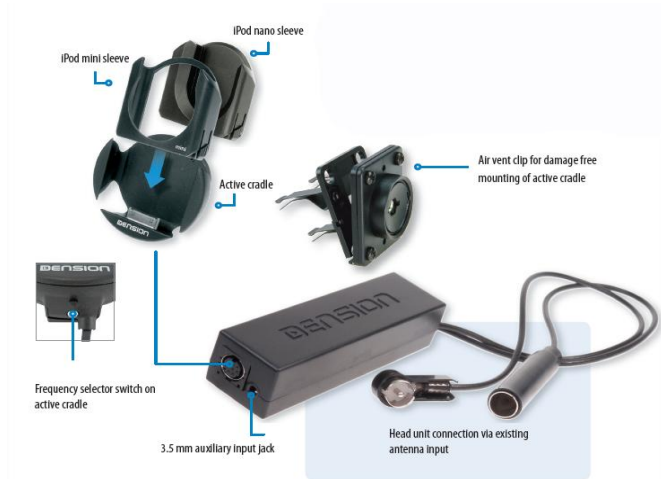

ice-Link ONE: iPod-AUX (FORMER FM)

High quality external audio and iPod charging for virtually every vehicle

Features:

- Automatic on/off detection and iPod charging
- Additional auxiliary input source
- Includes damage-free mounting air vent clip
- Seven user-selectable FM frequencies
- Works with virtually every head unit
- Reusable upon change of vehicle
- Hard wired solution for excellent sound quality
- 3.5 mm AUX input

MODEL	DESCRIPTION
ILF6CR91	Ice>Link One (DIN/ISO/FAKRA) 5V charging, 5G Cradle
ILF7CR91	Ice>Link One with 3G Cradle iPhone 4G compatible

iPod connectors

MODEL	DESCRIPTION
ILCBDK	8 pin dock Dock cable for Ice Link Lite, FM, One and Plus