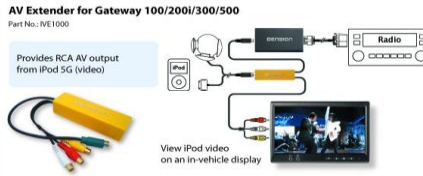

Gateway Accessories

iPod AV Extender (IVE)

MODEL	DESCRIPTION
IVE1000	iPOD AV Extender (IVE) provides RCA video and left / right audio output for stand alone screens, Overheads or Headrest aftermarket systems.