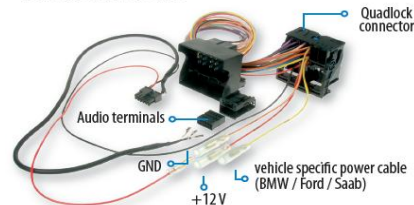

**5G Cradle**  
Part No.: ILL4CR9

MODEL	DESCRIPTION
<b>*ILL4DC9 NEW!</b>	Ice>Link Lite with Dock cable iPhone 4G compatible
<b>*ILL3CR9</b>	Ice>Link Lite with 9 pin 3G Cradle with all iPod adapters and air vent clip
<b>*ILL4CR9</b>	Ice>Link Lite 5v with 5G Cradle
<b>*ILL5CR9</b>	Ice>Link Lite 5v with 1A charge 3G Cradle, iPhone 4G compatible

*\*ILC1AUX, ILC1QAD or ILC1ISOC required for installation (Sold Separately)*

**For universal auxiliary input**

Part No.: ILC1AUX

**For BMW • Ford • Saab**

Part No.: ILC1QAD

MODEL	DESCRIPTION
<b>*ILC1AUX</b>	Aux-type cable (RCA plugs). Compatible with all head units with auxiliary input
<b>*ILC1QAD</b>	QuadLock harness. Plug & Play for: BMW E87/E90, Ford models with auxiliary input, Saab 9-3
<b>*ILC1ISOC</b>	ISO C harness

*\*ILC1AUX, ILC1QAD or ILC1ISOC required for installation (Sold Separately)*