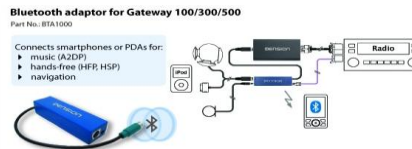

Bluetooth Audio Adapter (BTA)

MODEL	DESCRIPTION
BTA-1500	Bluetooth Adapter for GW500. Currently compatible with Porsche Vehicles.

Cradle Kit for Ice Link Lite and One

MODEL	DESCRIPTION
IP52CR9	5G Din9 iPod Cradle Kit for Ice Link and One

UniMount

MODEL	DESCRIPTION
IPG1CR0	UniMount White
IPG2CR0 NEW!	UniMount Black

iPod Charging Adapter

MODEL	DESCRIPTION
IPO12V5V	12V-5V iPod Charging Adapter